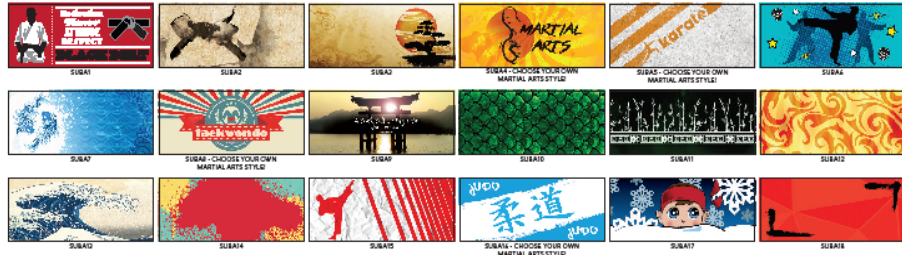

LICENSE PLATES & DOG TAGS