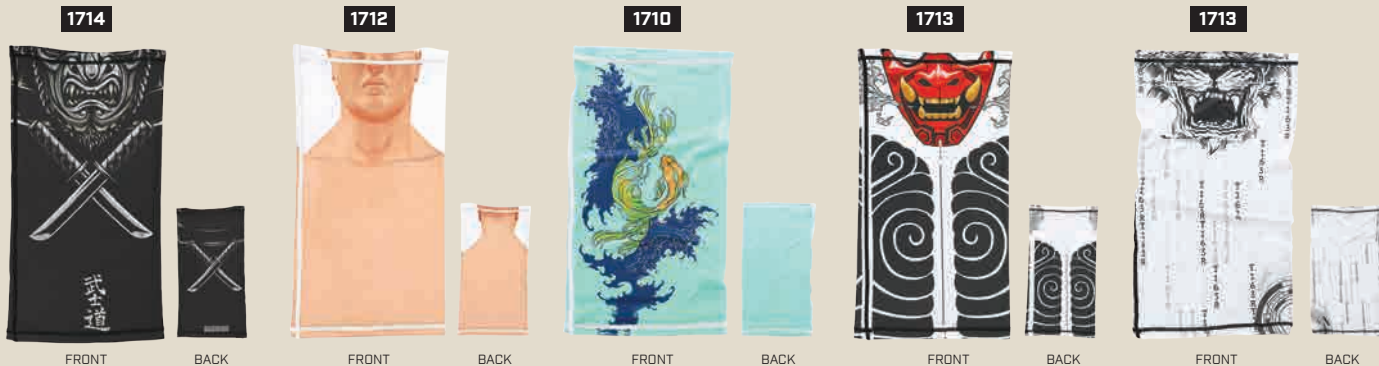

SIZE: 3" DIAMETER

Neck gaiters provide a light, breathable barrier for your neck or face. Sport them during long outings in the great outdoors. This simple accessory can provide powerful protection from wind, chill, and the sun's harmful UV rays. Machine Washable. USA/Imported.

Can be worn as a headband

1714 \$6.99 NEW!
SAMURAI GAITER
 The samurai would wear the face of an Oni to show that they would approach their challenges with ferocity and without fear. Take on the day and the challenges that come with it. Imported.