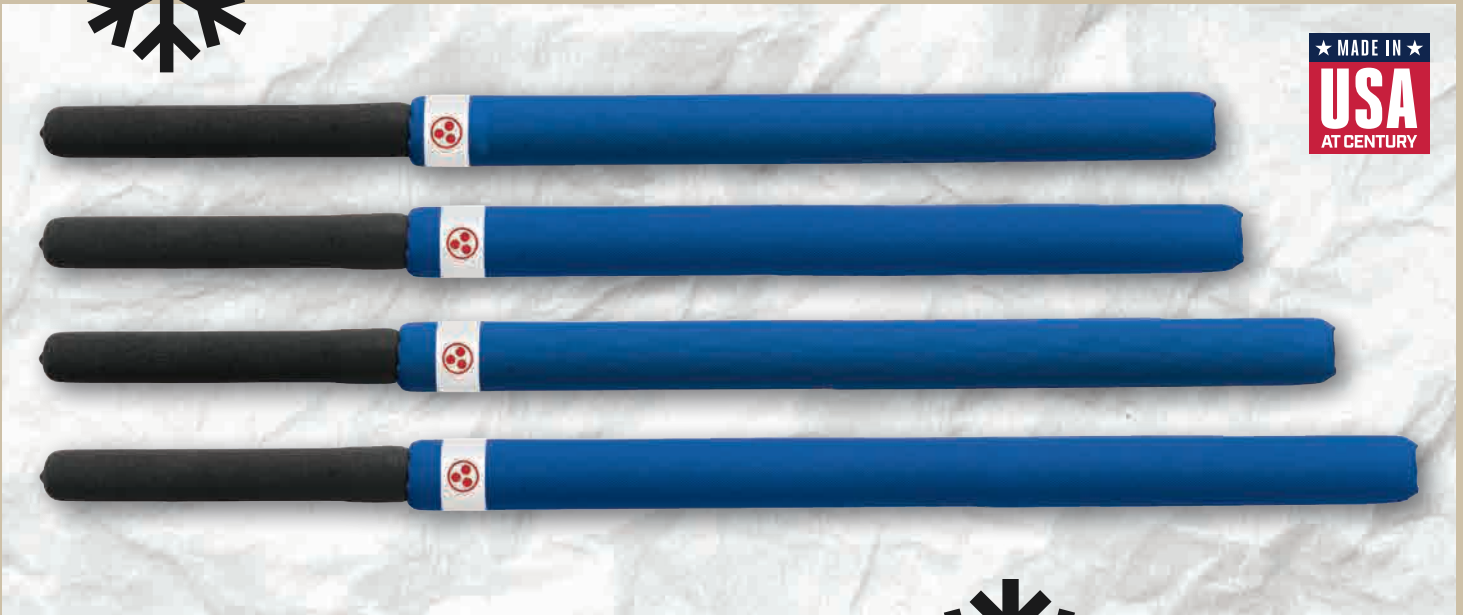

LENGTHS: 24", 34", OR 40"
COLORS: BLACK OR RED

BLACK **RED**

12820 \$49.99

ACTIONFLEX™ ESCRIMA

Constructed of sure-grip shock absorbing materials, the ActionFlex Escrima is designed to simulate authentic weaponry, allowing students to spar and practice without holding back. It is recommended participants wear a full set of protective equipment. USA/Imported.

LENGTHS: 24", 26", 28", OR 31"
COLORS: BLACK OR RED

BLACK **RED**

124401

ACTIONFLEX™ BO STAFF

Ideal for developing fighting strategy and technique. Made with sure-grip shock absorbing material, designed to allow students to spar and practice without holding back. It is recommended participants wear a full set of protective equipment. USA/Imported.

LENGTHS: 48", 60", OR 72"
COLORS: BLACK OR RED

LENGTH	48"	60"	72"
PRICE	\$54.99	\$64.99	\$74.99

BLACK **RED**

Samurai Series ActionFlex™ swords are expertly designed to mimic the real weapons of samurai in form and feel. The blades have an inner piston system with outer padding, to allow for accurate sparring practice without risk of cutting. Innovative sightline design aids the development of proper form and accurate striking.