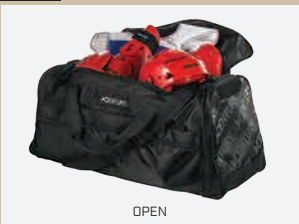

141003P $49.99

DRIVE™ BOXING GLOVES

These gloves feature grip bars for proper fist formation, multi-layer foam padding for maximum impact absorption, and mesh palm inserts for breathability. The polyurethane construction provides enhanced durability while a quick wrist wrap design makes it easy to get the gloves on and off. Imported.

SIZES: 12 OZ., 14 OZ., 16 OZ.

COLOR: BLACK/RED

141014P $34.99

DRIVE™ DOUBLE TARGET

Produces a loud 'clap' when practicing kicks and punches during partner training. Features a contoured handle along with a wrist strap to ensure target control. Polyurethane construction for enhanced durability. Imported.

COLOR: BLACK/RED

141005P $64.99

DRIVE™ MMA SHIN INSTEP GUARDS

Built for martial arts, kickboxing, and MMA workouts, the MMA Shin Instep Guard is form fitting to prevent shifting during training and features a neoprene backing for a comfortable fit. Composed of a durable vinyl shell with micro cell foam padding for superior impact absorption in a lightweight design. Imported.

SIZES: S/M, L/XL

COLOR: BLACK/RED

141000P $39.99

DRIVE™ FIGHT GLOVES

Designed for maximum comfort during striking and grappling training, these fight gloves have pre-formed foam that reduces hand fatigue, an open-palm design for mobility, and are composed of tough-yet-comfortable polyurethane for enhanced durability. Imported.

SIZES: S, M, L, XL

COLOR: BLACK/RED

PREMIUM SPORT BAGS

Composed of heavy-duty 800 denier fabric, this bag is great for carrying all of your training gear to and from practice or for traveling. Features an internal zip pocket, two outer side pockets, and one additional front pocket. Imported.

COLORS: BLUE OR BLACK