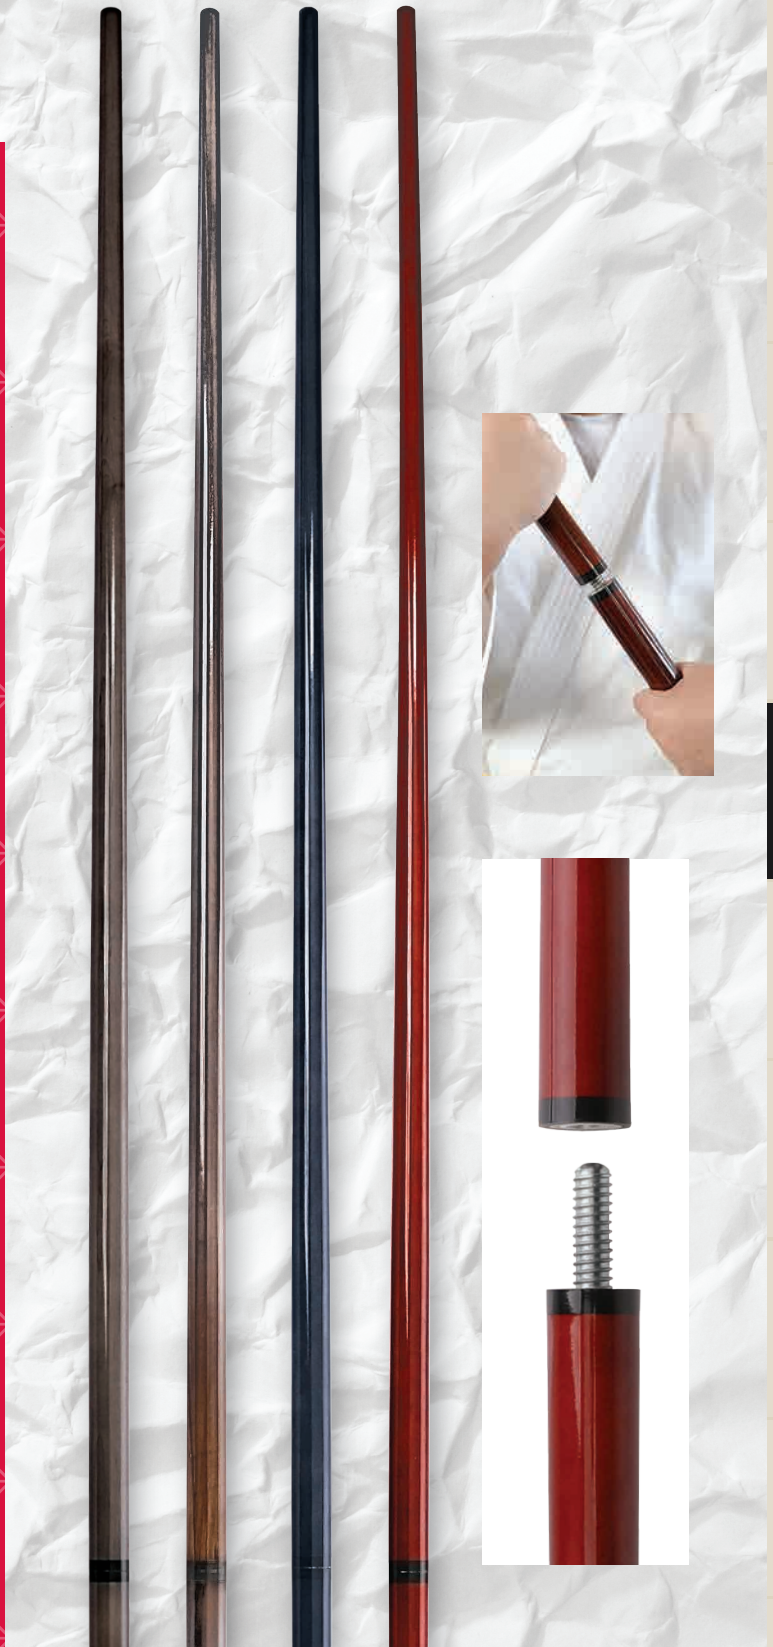

12486 $44.99 **NEW!**

MAPLE 2 PIECE BO

Two-piece design is ideal for traveling. Great for training or competition. Maple wood construction for durability. Imported.

LENGTHS: 4.5', 5, 5.5, 6, 6.5'

DIAMETER: 1" CENTER TO 0.5" ENDS

APPROX. WEIGHT: STARTING AT 1 LB.

COLORS: GREY, WALNUT, ESPRESSO, CHERRY

ATTENTION: SEE TERMS AND CONDITIONS ON INSIDE BACK COVER, AND WARNINGS ON PAGE 127.

BELT DISPLAYS

ACCESSORIES

APPAREL

SPORT BAGS

WEAPONS

YOUTH

TRAINING BAGS

TRAINING GEAR

TARGETS & SHIELDS

UNIFORMS

SPARRING GEAR