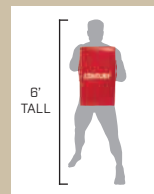

11" LONG

9" WIDE

3" THICK

1022 $19.99

SQUARE HAND TARGET

This 15 oz. nylon reinforced vinyl square target is filled with compressed foam, making partner training comfortable and effective. Back web straps and a finger loop allow the holder a secure grip. Sold individually. Imported.

SIZE: 9" W X 11" L X 3" T

COLORS: BLUE, BLACK, OR RED

BLUE   BLACK   RED

1032 $89.99

BODY SHIELD

This shield is built for partner training with its durable compressed foam and nylon-reinforced vinyl. Two back handles and one on each side provide a sure grip during strikes and kicks. Sold individually. USA/Imported.

SIZE: 14.5" W X 25" L X 5.5" T

COLORS: BLUE, BLACK, OR RED

BLUE   BLACK   RED

★ MADE IN ★