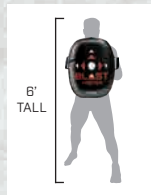

1037 $129.99

BLAST MASTER SHIELD

The Blastmaster Shield is made with 16 oz., nylon-reinforced vinyl and three thick layers of foam surrounding an inflatable tube. Two back handles and one on each side aid the holder during training. Sold individually. USA/Imported.

SIZE: 19.5" W X 25.5" L X 8.5" T
COLOR: BLACK