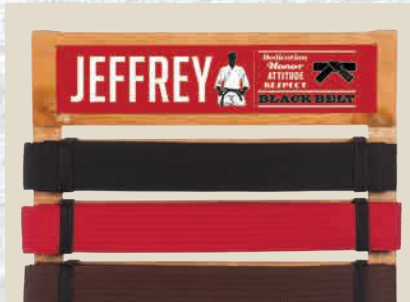

SELECT ANY DESIGN BELOW

Add Your Text, or Even Create Your Own Design!

SUBA1