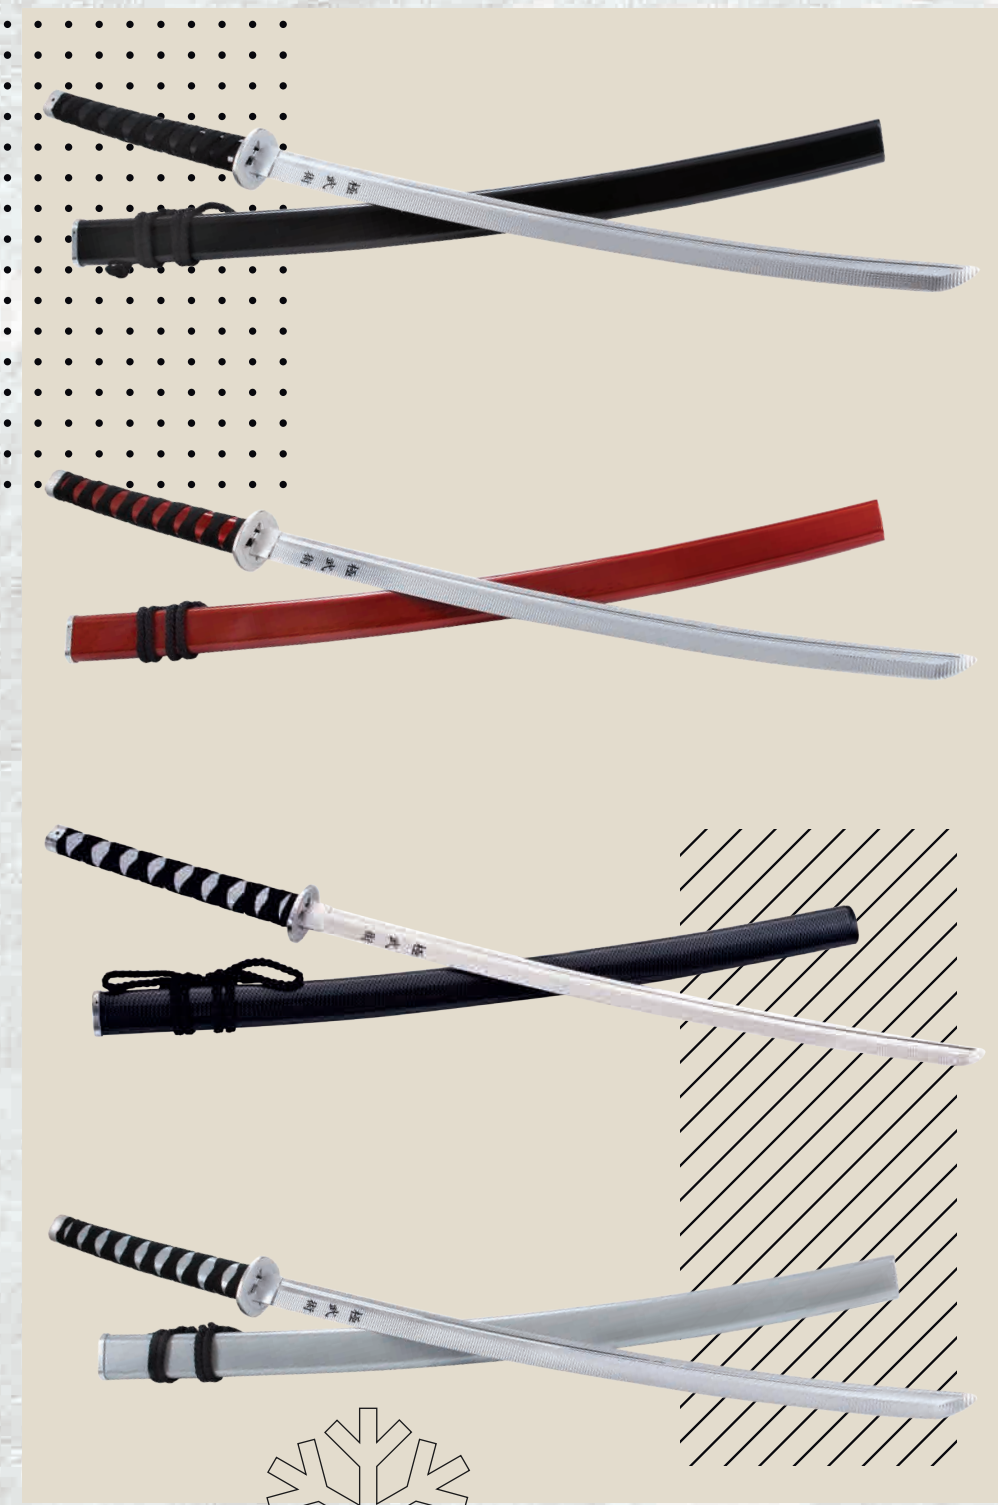

XS2 $249.99

XMA® WAVE BLADE KATANA

This XMA sword features an aircraft-grade aluminum, unsharpened serrated blade with a blood groove for optimal sound during swings. With a half-tang construction, this weapon also includes wrapped webbing on the handle for extra grip and screened XMA kanji on the blade. Comes with a premium scabbard. Imported.

LENGTHS: BLADE: 26"; HANDLE: 11"; OVERALL: 37"
BLADE DETAILS: UNSHARPENED ALUMINUM BLADE
COLOR: BLACK, RED, CARBON FIBER, OR SILVER

XS1 $199.99

XMA® XTREME SWORD

The XMA Xtreme Competition Sword has a half-tang construction with an aircraft-grade aluminum blade. The blade has a blood groove and an unsharpened, serrated edge. The handle includes wrapped webbing for an improved grip, while the blade features XMA kanji on the backside. Wooden scabbard has cord. Imported.

LENGTHS: BLADE: 19"; HANDLE: 9"; OVERALL: 28"; BLADE: 23"; HANDLE: 10.5"; OVERALL: 33.5"; BLADE: 26"; HANDLE: 12"; OVERALL: 38"
BLADE DETAILS: UNSHARPENED ALUMINUM BLADE
COLOR: NATURAL

ATTENTION: SEE TERMS AND CONDITIONS ON INSIDE BACK COVER, AND WARNINGS ON PAGE 127.