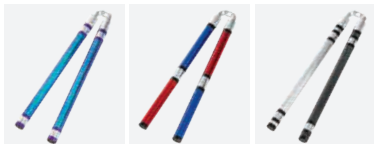

DEMO NUNCHAKU

Lightweight wood construction and attractive colors great for competition and demos. 360 degree swivel. Sold in pairs. USA.

LENGTHS: 11" OR 12"

DIAMETER: 0.72"

CHAIN DETAILS: 3 LINKS

COLORS: TEAL, PATRIOT, OR SILVER